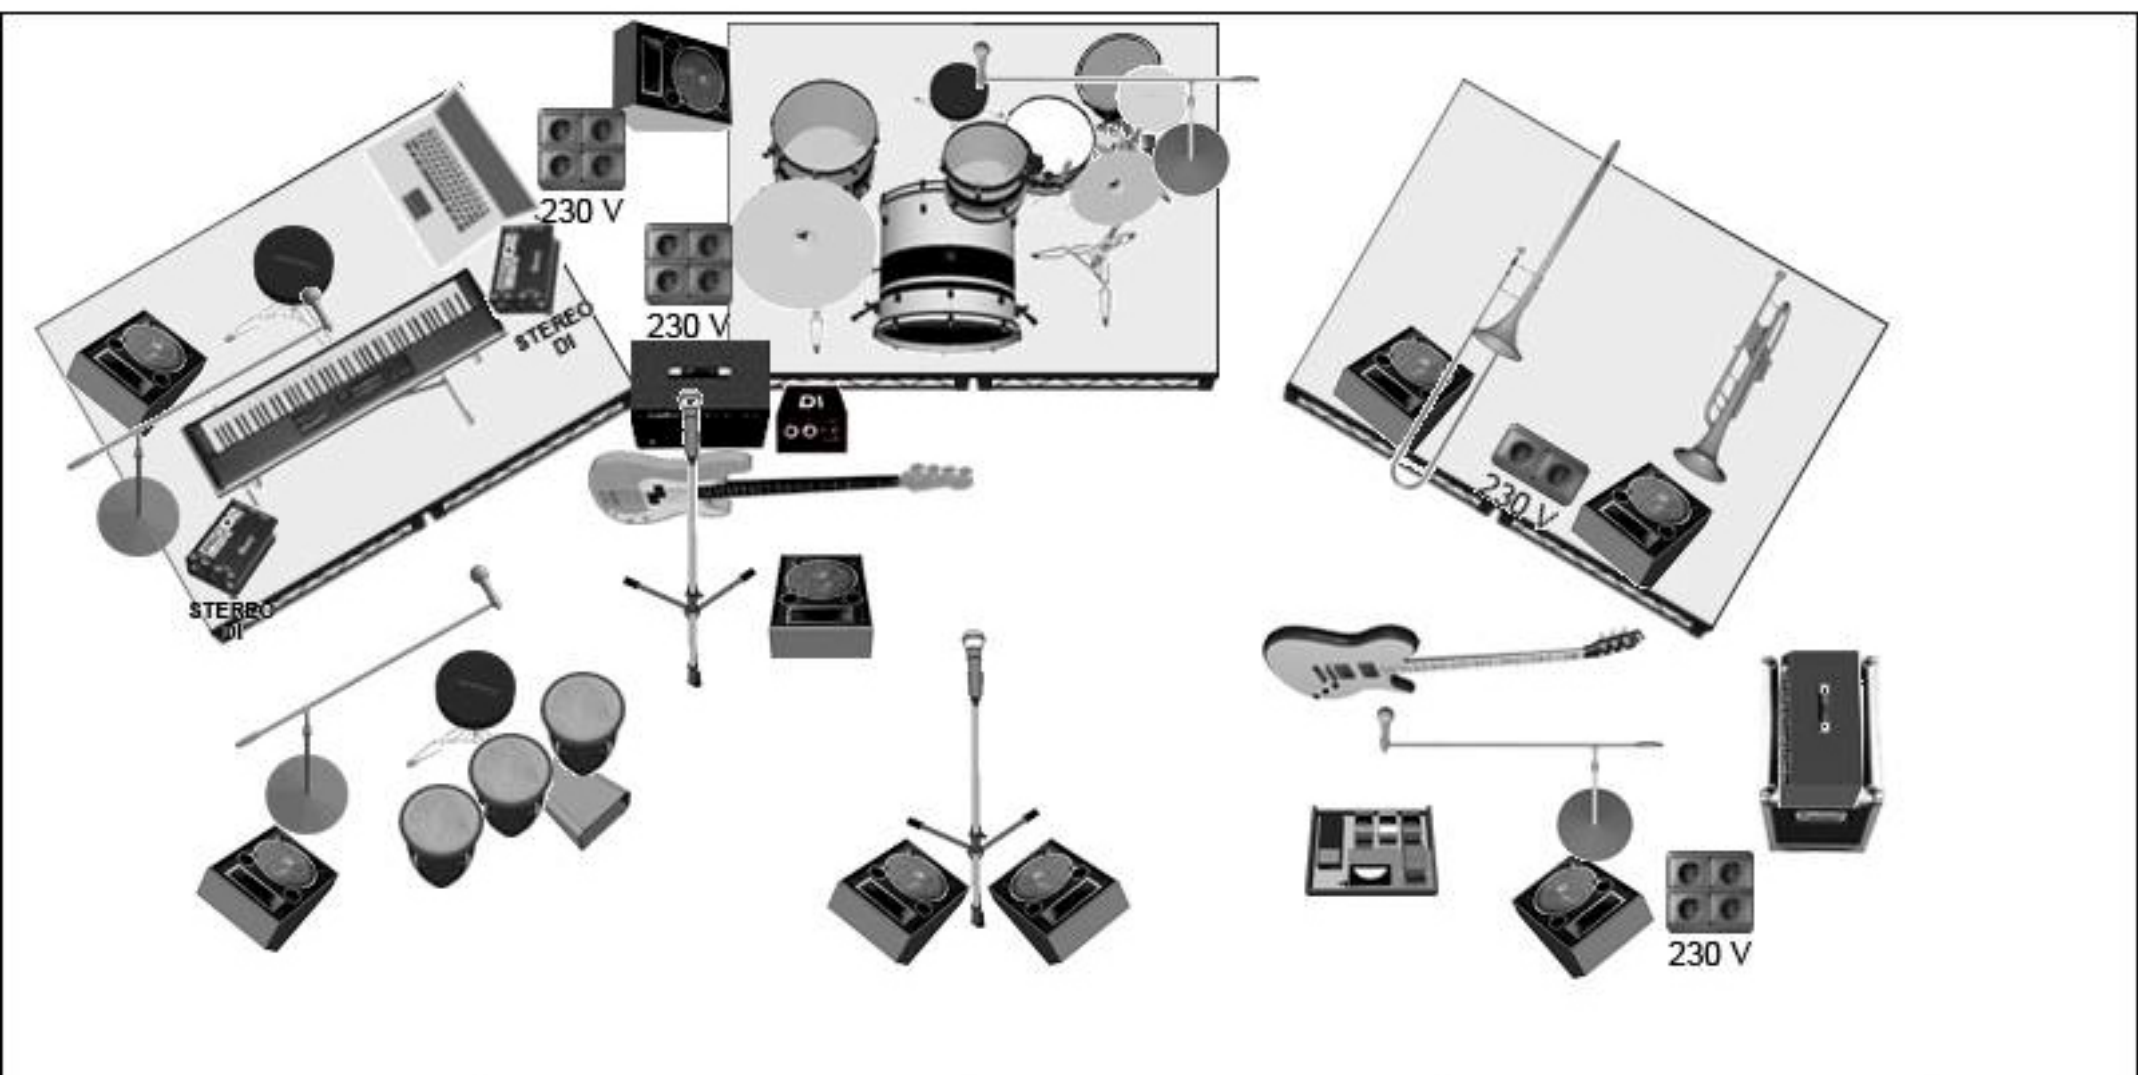

RIDER TECNICO ELECTRIC GOZARELA 2016

CHANNEL LIST

CH	INSTRUMENT	MIC/MICRO	STAND/PIES
1	BASS DRUM	SHURE BETA 52	SHORT
2	SNARE UP	SHURE SM 57	SHORT
3	SNARE DOWN	SHURE SM 57	SHORT
4	TIMBALES	SHURE SM 57/BETA98	SHORT
5	HI HAT	SHURE SM 81	LONG
6	TOM 1	SHURE BETA 98/ SM 57	NO/ SHORT
7	FLOOR TOM	SHURE BETA 98/ SM 57	NO/ SHORT
8	AMB. L	RODE NT-5/ SHURE SM81	EXT. LONG
9	AMB. R	RODE NT-5/ SHURE SM81	EXT. LONG
10	CONGA 1	SHURE BETA 98/ SM 57	NO/ SHORT
11	COGA 2	SHURE BETA 98/ SM 57	NO/ SHORT
12	CONGA 3	SHURE BETA 98/ SM 57	NO/ SHORT
13	COWBELL	SHURE SM 57	SHORT
14	BASS	D. I BOX	-
15	GUITAR	SHURE BETA 57A/SM 57	SHORT
16	KEYS L	D. I BOX	-
17	KEYS R	D. I BOX	-
18	SINTEL	D. I BOX	-
19	IPAD R	D. I BOX	-
20	TROMBON	SHURE SM 57	LONG
21	TRUMPET	SHURE SM 57	LONG
22	PRINC. VOICE	SHURE SM 58	EXT. LONG
23	VOICE GUITAR	SHURE SM 58	EXT. LONG
24	VOICE PERC.	SHURE SM 58	EXT. LONG
25	VOICE DRUMS	SHURE SM 58	EXT. LONG
26	VOICE KEYS	SHURE SM 58	EXT. LONG

STAGE POSITIONS

--	--	--	--